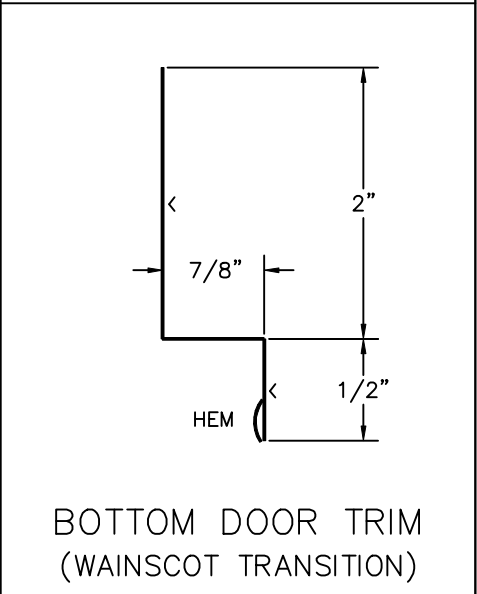

STANDARD
I-BEAM DOORS
TRIM PROFILES

—> INDICATES PAINTED SIDE