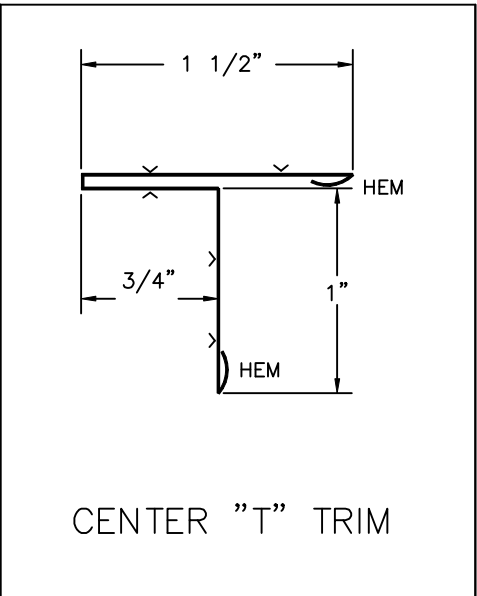

STANDARD
I-BEAM DOORS
TRIM PROFILES

—> INDICATES PAINTED SIDE