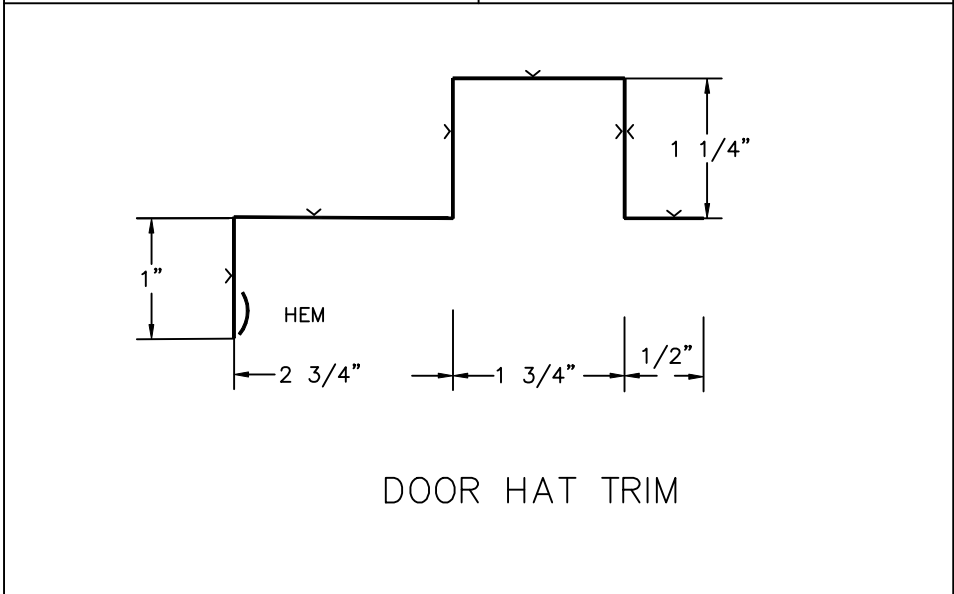

STANDARD
I-BEAM DOORS
TRIM PROFILES

—> INDICATES PAINTED SIDE