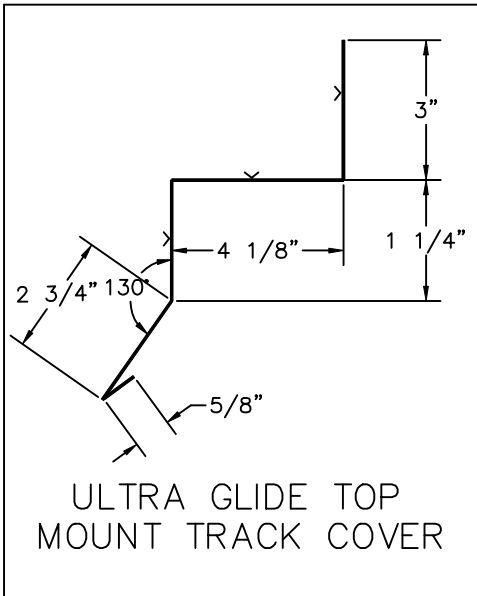

STANDARD
I-BEAM DOORS
TRIM PROFILES

—> INDICATES PAINTED SIDE