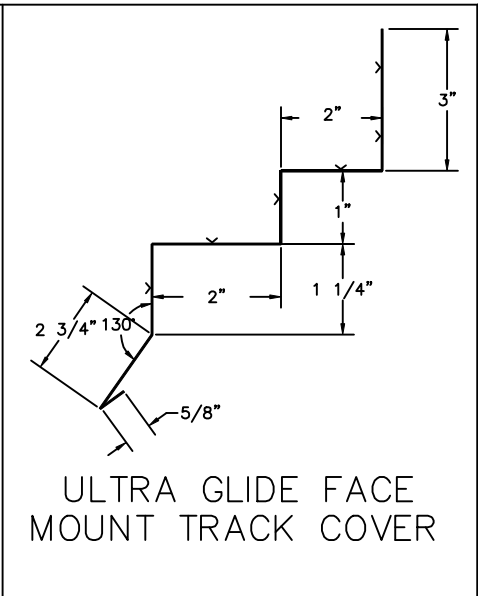

STANDARD
I-BEAM DOORS
TRIM PROFILES

—> INDICATES PAINTED SIDE