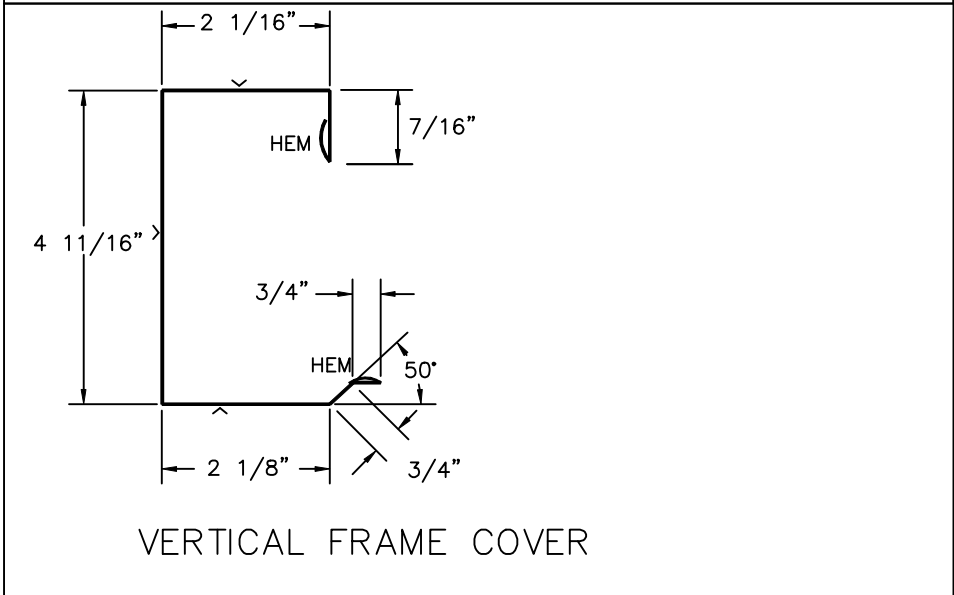

STANDARD
I-BEAM DOORS
TRIM PROFILES

—> INDICATES PAINTED SIDE