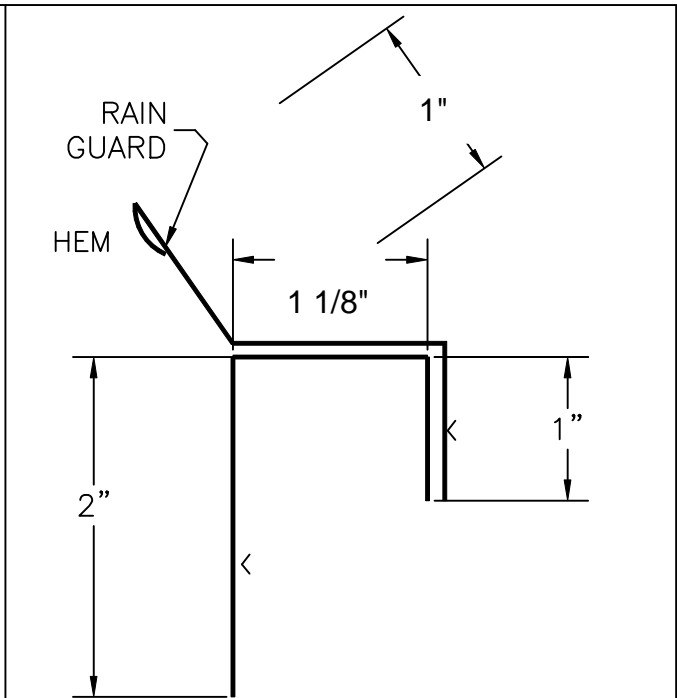

E SERIES TRIM
I-BEAM DOORS
TRIM PROFILES

DOUBLE FRAME COVER

TOP TRIM

VERTICAL FRAME COVER
ENDS - INTERMEDIATES

BOTTOM DOOR TRIM
(WAINSCOT TRIM)

 INDICATES PAINTED SIDE

ULTRA GLIDE TOP
MOUNT TRACK COVER

ULTRA GLIDE FACE
MOUNT TRACK COVER

CENTER "T" TRIM