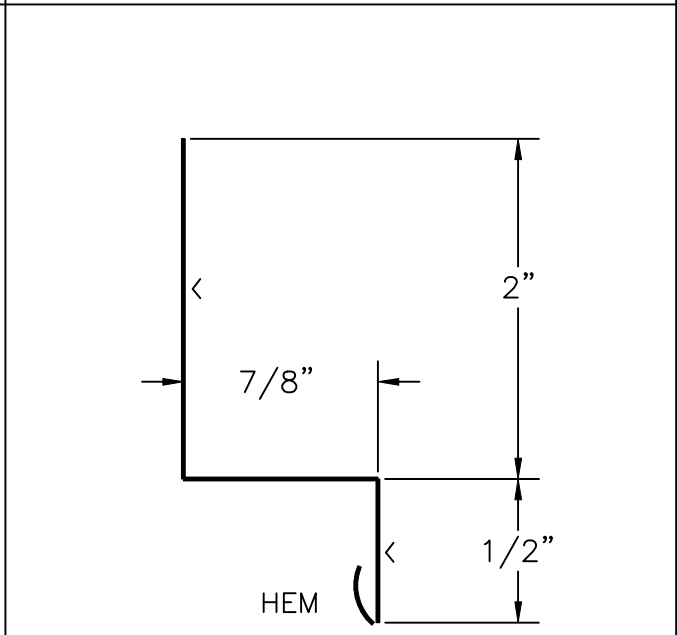

E SERIES TRIM
I-BEAM DOORS
TRIM PROFILES

DOUBLE FRAME COVER

TOP TRIM

VERTICAL FRAME COVER
ENDS - INTERMEDIATES

BOTTOM DOOR TRIM
(WAINSCOT TRIM)

 INDICATES PAINTED SIDE

ULTRA GLIDE TOP
MOUNT TRACK COVER

ULTRA GLIDE FACE
MOUNT TRACK COVER

CENTER "T" TRIM