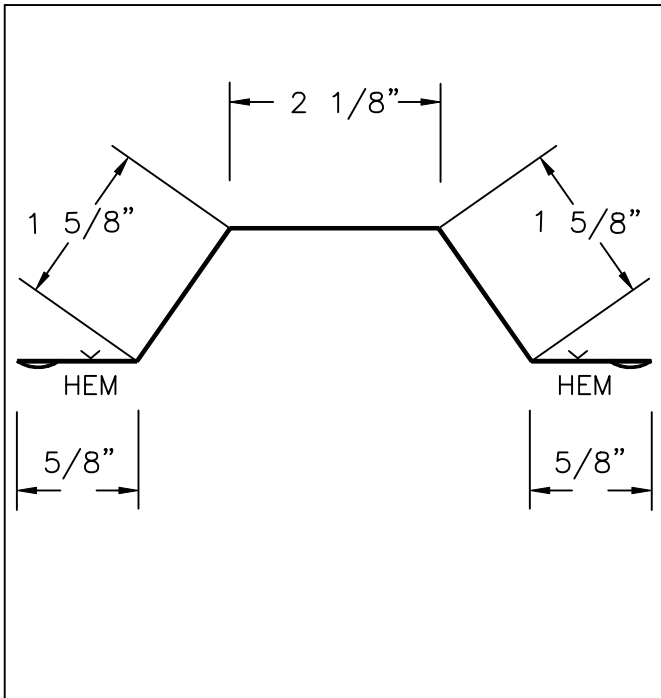

E SERIES TRIM
I-BEAM DOORS
TRIM PROFILES

DOUBLE FRAME COVER

TOP TRIM

VERTICAL FRAME COVER
ENDS - INTERMEDIATES

BOTTOM DOOR TRIM
(WAINSCOT TRIM)

 INDICATES PAINTED SIDE

ULTRA GLIDE TOP
MOUNT TRACK COVER

ULTRA GLIDE FACE
MOUNT TRACK COVER

CENTER "T" TRIM