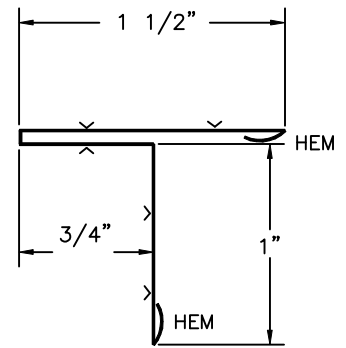

E SERIES TRIM
I-BEAM DOORS
TRIM PROFILES

DOUBLE FRAME COVER

TOP TRIM

VERTICAL FRAME COVER
ENDS - INTERMEDIATES

BOTTOM DOOR TRIM
(WAINSCOT TRIM)

 INDICATES PAINTED SIDE

ULTRA GLIDE TOP
MOUNT TRACK COVER

ULTRA GLIDE FACE
MOUNT TRACK COVER

CENTER "T" TRIM