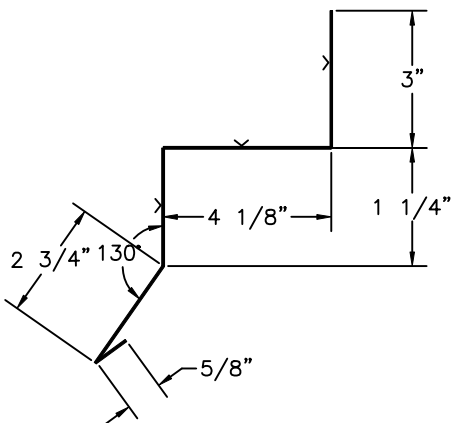

E SERIES TRIM
I-BEAM DOORS
TRIM PROFILES

DOUBLE FRAME COVER

TOP TRIM

VERTICAL FRAME COVER
ENDS - INTERMEDIATES

BOTTOM DOOR TRIM
(WAINSCOT TRIM)

 INDICATES PAINTED SIDE

ULTRA GLIDE TOP
MOUNT TRACK COVER

ULTRA GLIDE FACE
MOUNT TRACK COVER

CENTER "T" TRIM