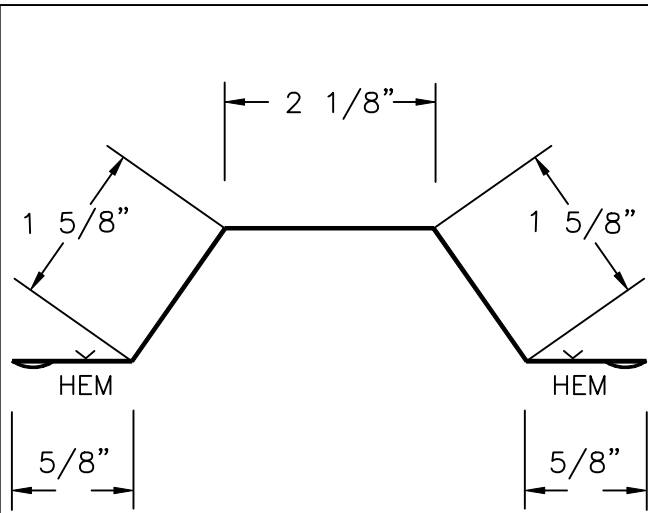

E SERIES TRIM  
I-BEAM DOORS  
TRIM PROFILES

DOUBLE FRAME COVER

TOP TRIM

VERTICAL FRAME COVER  
ENDS - INTERMEDIATES

BOTTOM DOOR TRIM  
(WAINSCOT TRIM)

 INDICATES PAINTED SIDE

ULTRA GLIDE TOP  
MOUNT TRACK COVER

ULTRA GLIDE FACE  
MOUNT TRACK COVER

CENTER "T" TRIM