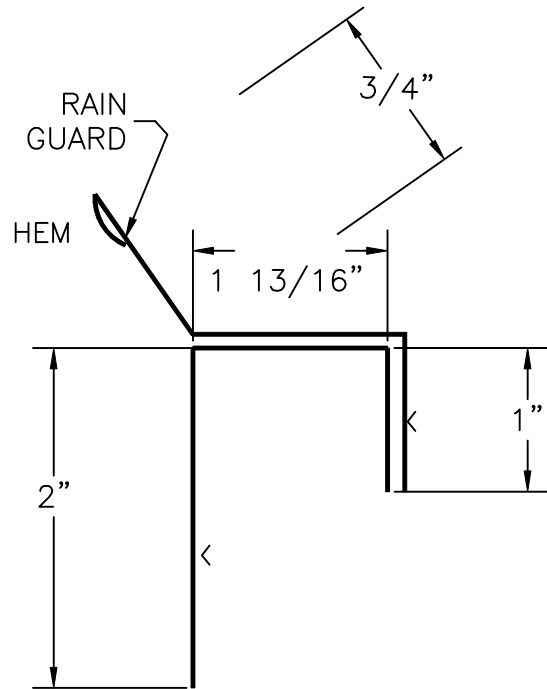

E SERIES TRIM  
I-BEAM DOORS  
TRIM PROFILES

DOUBLE FRAME COVER

TOP TRIM

VERTICAL FRAME COVER  
ENDS - INTERMEDIATES

BOTTOM DOOR TRIM  
(WAINSCOT TRIM)

 INDICATES PAINTED SIDE

ULTRA GLIDE TOP  
MOUNT TRACK COVER

ULTRA GLIDE FACE  
MOUNT TRACK COVER

CENTER "T" TRIM