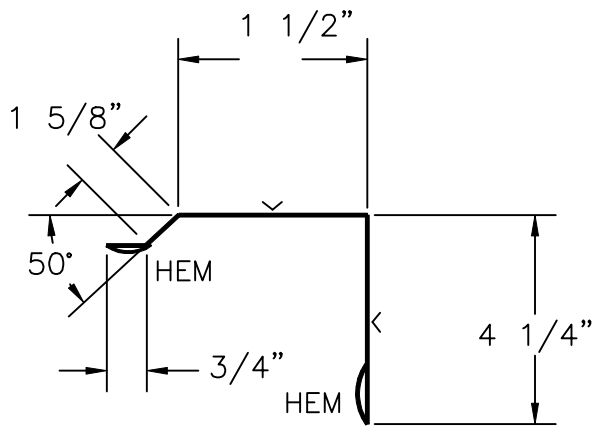

E SERIES TRIM  
I-BEAM DOORS  
TRIM PROFILES

DOUBLE FRAME COVER

TOP TRIM

VERTICAL FRAME COVER  
ENDS - INTERMEDIATES

BOTTOM DOOR TRIM  
(WAINSCOT TRIM)

 INDICATES PAINTED SIDE

ULTRA GLIDE TOP  
MOUNT TRACK COVER

ULTRA GLIDE FACE  
MOUNT TRACK COVER

CENTER "T" TRIM