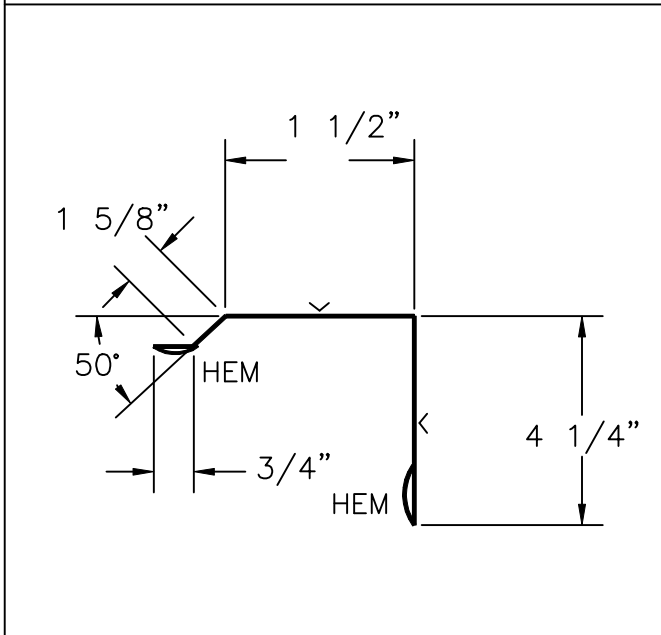

E SERIES TRIM
I-BEAM DOORS
TRIM PROFILES

DOUBLE FRAME COVER

TOP TRIM

VERTICAL FRAME COVER
ENDS - INTERMEDIATES

BOTTOM DOOR TRIM
(WAINSCOT TRIM)

 INDICATES PAINTED SIDE

ULTRA GLIDE TOP
MOUNT TRACK COVER

ULTRA GLIDE FACE
MOUNT TRACK COVER

CENTER "T" TRIM