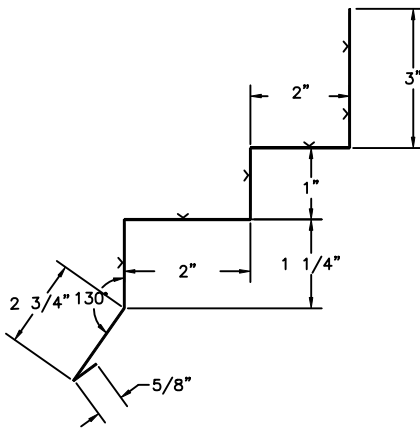

E SERIES TRIM  
I-BEAM DOORS  
TRIM PROFILES

DOUBLE FRAME COVER

TOP TRIM

VERTICAL FRAME COVER  
ENDS - INTERMEDIATES

BOTTOM DOOR TRIM  
(WAINSCOT TRIM)

 INDICATES PAINTED SIDE

ULTRA GLIDE TOP  
MOUNT TRACK COVER

ULTRA GLIDE FACE  
MOUNT TRACK COVER

CENTER "T" TRIM