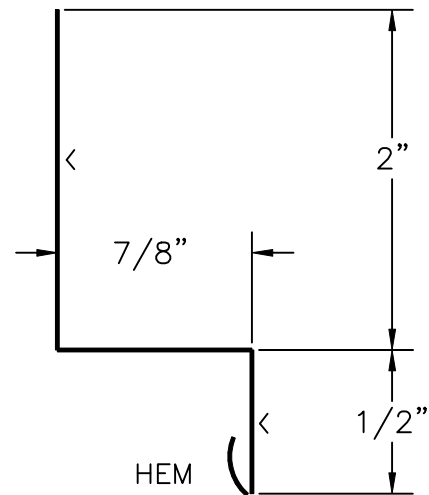

E SERIES TRIM  
I-BEAM DOORS  
TRIM PROFILES

DOUBLE FRAME COVER

TOP TRIM

VERTICAL FRAME COVER  
ENDS - INTERMEDIATES

BOTTOM DOOR TRIM  
(WAINSCOT TRIM)

 INDICATES PAINTED SIDE

ULTRA GLIDE TOP  
MOUNT TRACK COVER

ULTRA GLIDE FACE  
MOUNT TRACK COVER

CENTER "T" TRIM