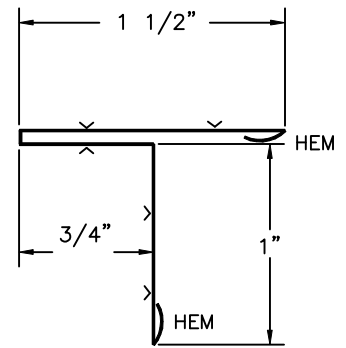

E SERIES TRIM  
I-BEAM DOORS  
TRIM PROFILES

DOUBLE FRAME COVER

TOP TRIM

VERTICAL FRAME COVER  
ENDS - INTERMEDIATES

BOTTOM DOOR TRIM  
(WAINSCOT TRIM)

 INDICATES PAINTED SIDE

ULTRA GLIDE TOP  
MOUNT TRACK COVER

ULTRA GLIDE FACE  
MOUNT TRACK COVER

CENTER "T" TRIM