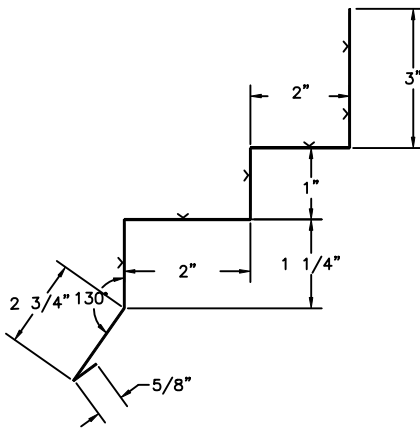

E SERIES TRIM
I-BEAM DOORS
TRIM PROFILES

DOUBLE FRAME COVER

TOP TRIM

VERTICAL FRAME COVER
ENDS - INTERMEDIATES

BOTTOM DOOR TRIM
(WAINSCOT TRIM)

 INDICATES PAINTED SIDE

ULTRA GLIDE TOP
MOUNT TRACK COVER

ULTRA GLIDE FACE
MOUNT TRACK COVER

CENTER "T" TRIM