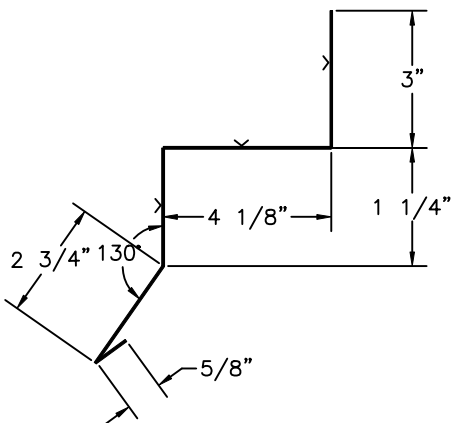

E SERIES TRIM  
I-BEAM DOORS  
TRIM PROFILES

DOUBLE FRAME COVER

TOP TRIM

VERTICAL FRAME COVER  
ENDS - INTERMEDIATES

BOTTOM DOOR TRIM  
(WAINSCOT TRIM)

 INDICATES PAINTED SIDE

ULTRA GLIDE TOP  
MOUNT TRACK COVER

ULTRA GLIDE FACE  
MOUNT TRACK COVER

CENTER "T" TRIM